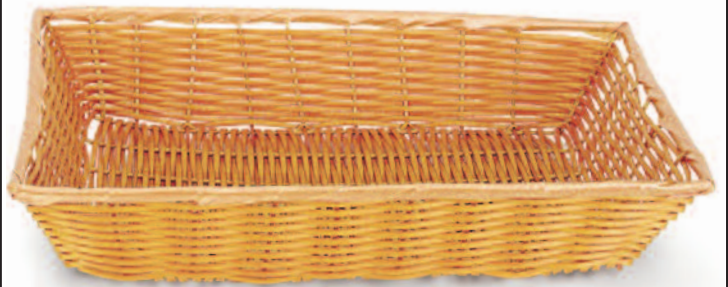

Packaging & Display Trays[®]

▲ **Oblong Willow Tray**
(Available in 5 sizes)
#3/45314/10 - 10" x 7" x 2.25" - \$1.75
#3/45314/12 - 12" x 9" x 2.5" - \$2.25
#3/45314/14 - 14" x 11" x 3" - \$2.90
#3/45314/16 - 16" x 13" x 3.5" - \$3.60
#3/45314/18 - 18" x 14" x 3.5" - \$4.50

▲ **#3/0207A**
Oblong Full Willow Tray
20" x 15" x 5" - \$6.50

▲ **#3/102-18H**
Oblong Braided Willow Tray
18" x 12" x 3.5" - \$4.75

▲ **#3/1236**
Bamboo Serving Tray
13" x 10.5" x 1" - \$4.25

▲ **#3/26987**
Oval Willow Tray
19.5" x 16" x 5" - \$6.00

▲ **Oblong Synthetic Wicker Tray** (Available in 8 sizes)
#3/600/B - 12" x 9" x 3" - \$3.00 #3/604/B - 20" x 13.5" x 4" * - \$5.00
#3/601/B - 14" x 10" x 3" - \$3.50 #3/605/B - 22" x 14" x 4.5" - \$5.75
#3/602/B - 16" x 11" x 3.5" * - \$4.00 #3/606/B - 24" x 15" x 5" - \$6.75
#3/603/B - 18" x 11.5" x 4" * - \$4.50 #3/607/B - 26" x 16" x 5" - \$7.75
* #3/602/B, #3/603/B, #3/604/B - Also Available in Black