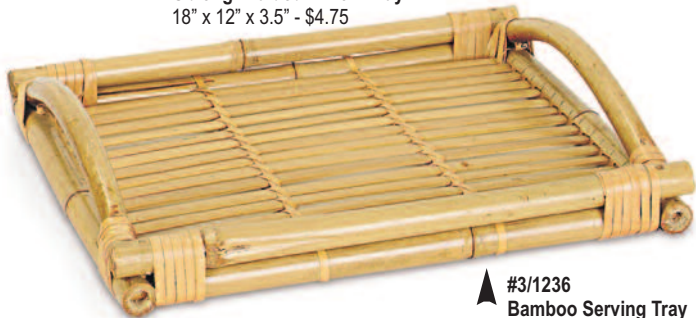

Packaging & Display Trays[®]

▲ **Oblong Willow Tray**
(Available in 5 sizes)
#3/45314/10 - 10" x 7" x 2.25" - \$1.75
#3/45314/12 - 12" x 9" x 2.5" - \$2.25
#3/45314/14 - 14" x 11" x 3" - \$2.90
#3/45314/16 - 16" x 13" x 3.5" - \$3.60
#3/45314/18 - 18" x 14" x 3.5" - \$4.50

▲ **#3/0207A**
Oblong Full Willow Tray
20" x 15" x 5" - \$6.50

▲ **#3/102-18H**
Oblong Braided Willow Tray
18" x 12" x 3.5" - \$4.75

▲ **#3/1236**
Bamboo Serving Tray
13" x 10.5" x 1" - \$4.25

▲ **#3/26987**
Oval Willow Tray
19.5" x 16" x 5" - \$6.00

▲ **Oblong Synthetic Wicker Tray** (Available in 8 sizes)
#3/600/B - 12" x 9" x 3" - \$3.00 #3/604/B - 20" x 13.5" x 4" * - \$5.00
#3/601/B - 14" x 10" x 3" - \$3.50 #3/605/B - 22" x 14" x 4.5" - \$5.75
#3/602/B - 16" x 11" x 3.5" * - \$4.00 #3/606/B - 24" x 15" x 5" - \$6.75
#3/603/B - 18" x 11.5" x 4" * - \$4.50 #3/607/B - 26" x 16" x 5" - \$7.75
* #3/602/B, #3/603/B, #3/604/B - Also Available in Black

▲ **#3/608/B**
Synthetic Wicker Display Tray
24" x 9.5" x 6.5" - \$7.00

▲ **#3/609/B**
Oblong Synthetic Wicker Tray
26" x 9" x 1.5" - \$5.00

▲ **#3/608S**
Synthetic Wicker Display Tray
16" x 15" x 4" (back) x 1.5" (front) - \$6.00