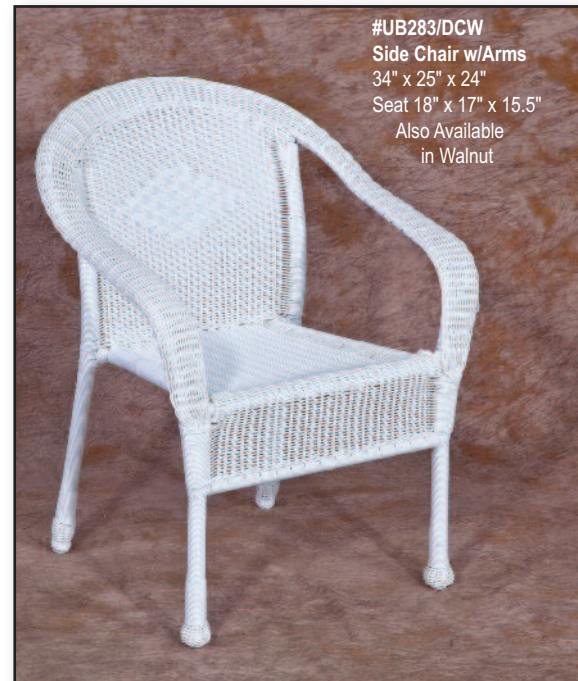

Please Call
Our Office
for a Full Selection
of Outdoor Resin
Wicker Furniture
Direct Container
Pricing Available

#UB3147/SBTW Bistro Table w/2 Chairs
Table - 30" x 30" x 29.5", Chair - 34" x 25" x 24", Seat 18" x 17" x 15.5"
Table Also Available in 36", 42" and 54" Also Available in Walnut.

Other Available Colors

Cedar

Black

Walnut

39

#UB3147/BTA Bar Table w/2 Chairs
Table - 39" x 39" x 41", Glass - 36" x 36", Chair - 29" x 27" x 46", Seat - 19" x 19" x 29"
Also Available in White

#UB1033DCW
Side Chair
31" x 25" x 24" Seat - 18" x 17" x 15.5"

#UB279DCW
Ladder Back Chair w/Arms
34" x 25" x 24" Seat - 18" x 18" x 15.5"

#UB283/DCW
Side Chair w/Arms
34" x 25" x 24"
Seat 18" x 17" x 15.5"
Also Available
in Walnut