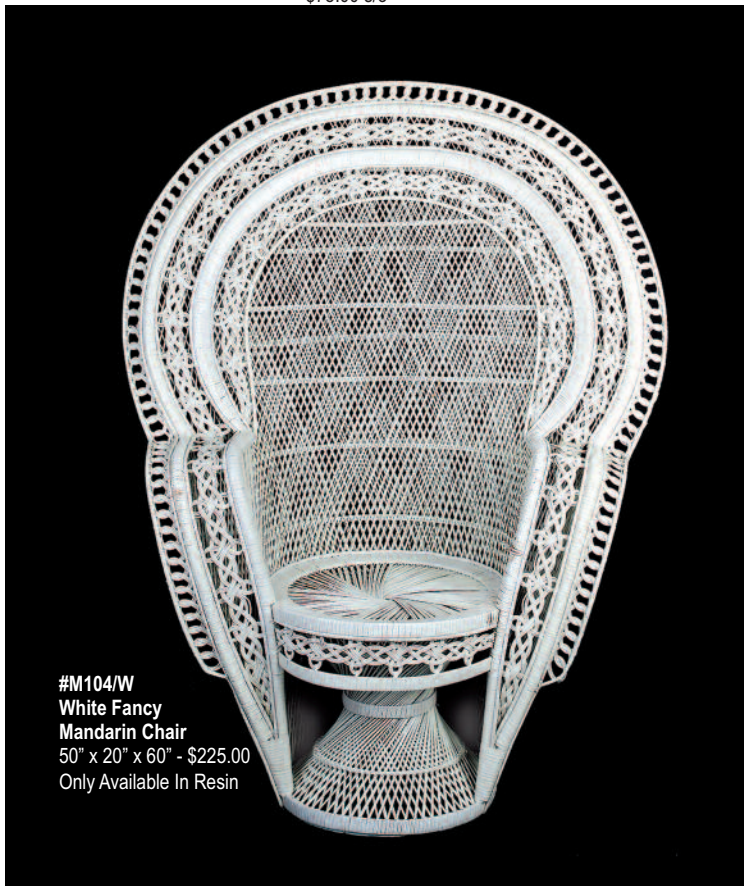

Wicker Hampers & Chairs®

#2/3342/A
S/3 Blue Rocking Horse Toy Chests
 (L) 29.5" x 18" x 16.5"
 (S) 23.25" x 12.5" x 12.5"
 \$78.00 s/3

#M31W
Kiddie Peacock Chair
 Ht: 31" - \$38.00
 Also Available in Natural

#2/3342/C
S/3 Pink Rocking Horse Toy Chests
 (L) 29.5" x 18" x 16.5"
 (S) 23.25" x 12.5" x 12.5"
 \$78.00 s/3

#M104/W
White Fancy
Mandarin Chair
 50" x 20" x 60" - \$225.00
 Only Available In Resin

#M/60W
White Peacock Chair
 HT: 60" - \$85.00