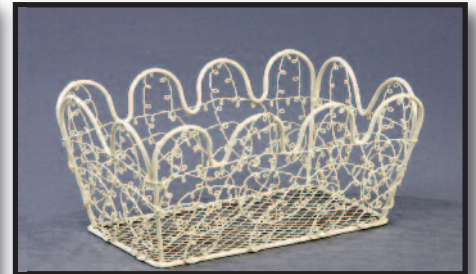

**#9W215**  
**Metal Stroller**  
 10" x 5" x 10"  
 Basket (6.5" x 4.5" x 3") - \$6.00

**#8B109**  
**Metal Bike**  
 9.5" x 4" x 5.5" - \$4.00

**#29/0304**  
**Gold Dome Treasure Chest**  
 7" x 3" x 5"  
 \$4.00

**#2164**  
**Wire Piano**  
 5" x 6" x 4" - \$3.50

**#9W080/Sq**  
**Gold Metal Scroll Tray**  
 8" x 8" x 1.5" - \$3.00

**#2157W**  
**Oblong Wire Container**  
 7.5" x 4" x 3.5" - \$3.00

**#2515W**  
**Scalloped Wire Container**  
 8" x 5" x 3.5" - \$3.00