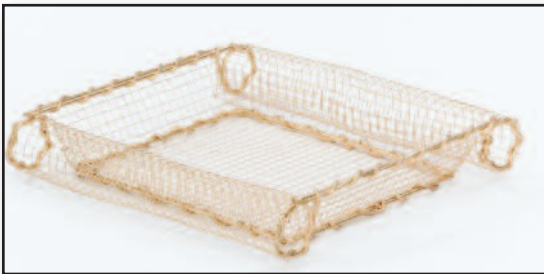

**#29/634**  
**Large Gold Metal Purse**  
 8" x 4" x 7" - \$2.75

**#29/7567 Gold Metal Purse**  
**w/Drop Handles**  
 6" x 4" x 5.5" - \$2.00

**#29/394**  
**S/3 Fancy Wire Trays**  
 (L) 11.25" x 8.5" x 2.5"  
 (S) 7.25" x 5" x 2"  
 \$10.00 s/3

**#9W215**  
**Metal Stroller**  
 10" x 5" x 10"  
 Basket (6.5" x 4.5" x 3") - \$6.00

**#8B109**  
**Metal Bike**  
 9.5" x 4" x 5.5" - \$4.00

**#29/0304**  
**Gold Dome Treasure Chest**  
 7" x 3" x 5"  
 \$4.00

**#2164**  
**Wire Piano**  
 5" x 6" x 4" - \$3.50

**#9W080/Sq**  
**Gold Metal Scroll Tray**  
 8" x 8" x 1.5" - \$3.00

**#2157W**  
**Oblong Wire Container**  
 7.5" x 4" x 3.5" - \$3.00

**#2515W**  
**Scalloped Wire Container**  
 8" x 5" x 3.5" - \$3.00