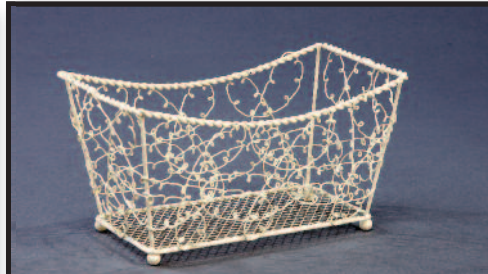

**#9W215**  
**Metal Stroller**  
 10" x 5" x 10"  
 Basket (6.5" x 4.5" x 3") - \$6.00

**#8B109**  
**Metal Bike**  
 9.5" x 4" x 5.5" - \$4.00

**#29/0304**  
**Gold Dome Treasure Chest**  
 7" x 3" x 5"  
 \$4.00

**#2164**  
**Wire Piano**  
 5" x 6" x 4" - \$3.50

**#9W080/Sq**  
**Gold Metal Scroll Tray**  
 8" x 8" x 1.5" - \$3.00

**#2157W**  
**Oblong Wire Container**  
 7.5" x 4" x 3.5" - \$3.00

**#2515W**  
**Scalloped Wire Container**  
 8" x 5" x 3.5" - \$3.00