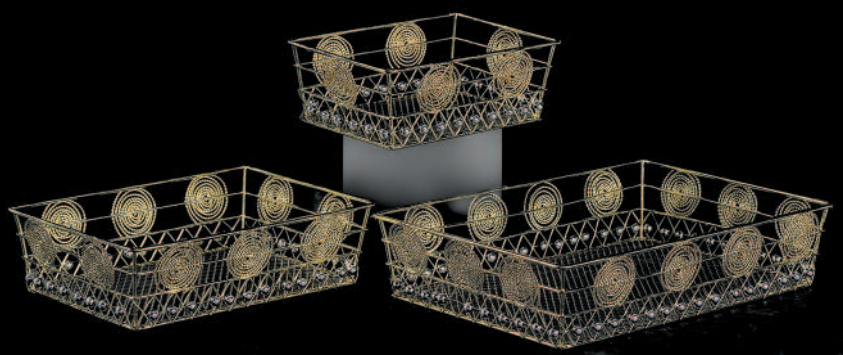

**#29/634**  
**Large Gold Metal Purse**  
 8" x 4" x 7" - \$2.75

**#29/7567 Gold Metal Purse**  
**w/Drop Handles**  
 6" x 4" x 5.5" - \$2.00

**#29/394**  
**S/3 Fancy Wire Trays**  
 (L) 11.25" x 8.5" x 2.5"  
 (S) 7.25" x 5" x 2"  
 \$10.00 s/3

**#9W215**  
**Metal Stroller**  
 10" x 5" x 10"  
 Basket (6.5" x 4.5" x 3") - \$6.00

**#8B109**  
**Metal Bike**  
 9.5" x 4" x 5.5" - \$4.00

**#29/0304**  
**Gold Dome Treasure Chest**  
 7" x 3" x 5"  
 \$4.00

**#2164**  
**Wire Piano**  
 5" x 6" x 4" - \$3.50

**#9W080/Sq**  
**Gold Metal Scroll Tray**  
 8" x 8" x 1.5" - \$3.00

**#2157W**  
**Oblong Wire Container**  
 7.5" x 4" x 3.5" - \$3.00

**#2515W**  
**Scalloped Wire Container**  
 8" x 5" x 3.5" - \$3.00

**#29/8832**  
**Wire Mesh Heart Box**  
 7.5" x 6" x 2.5" - \$4.00

**#3/4008**  
**Metal Fancy Trays**  
 10" x 10" x 1.5" - \$3.00

**#6/2199**  
**Wire Utensil Caddy**  
 9" x 6" x 5.5" - \$5.00