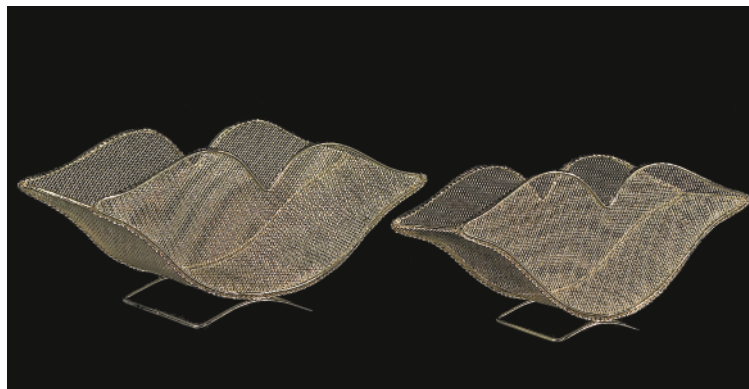

28

**#29/349G**  
**Gold Metal Tray**  
 8" x 6.5" x 2.5" - \$3.00

**#9W080**  
**Gold Metal Scroll Tray**  
 13" x 5" x 2" - \$3.00

**#29/390**  
**S/3 Fancy Wire Baskets w/Beads**  
 (L) 9" x 6.75" x 4" (S) 6.5" x 4.25" x 3.25"  
 \$10.00 s/3

**#29/5211**  
**S/2 Wire Mesh Lips Baskets**  
 (L) 11" x 4" x 3.5" (S) 10" x 3" x 3"  
 \$7.00 s/2

**#29/8831**  
**Wire Mesh Heart Basket**  
 6" x 2.25" x 6.5" - \$4.00