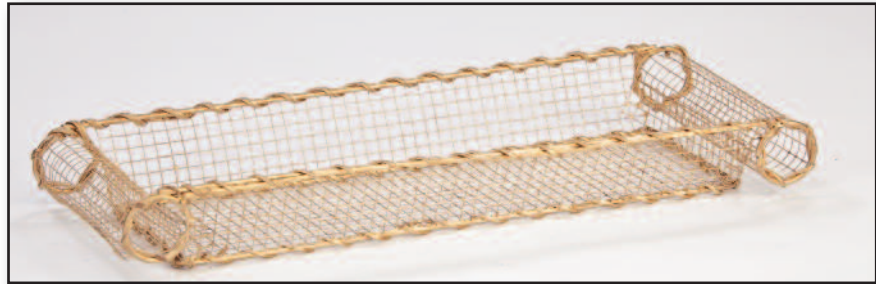

# Wire Baskets & Trays<sup>®</sup>

**#8B107**  
**Metal Stroller**  
 14" x 7" x 15"  
 Basket (11" x 6.5" x 5") - \$10.00

**#8B108**  
**Metal Stroller**  
 12" x 6" x 13"  
 Basket (9.5" x 5.5" x 4.25") - \$8.00

28

**#29/349G**  
**Gold Metal Tray**  
 8" x 6.5" x 2.5" - \$3.00

**#9W080**  
**Gold Metal Scroll Tray**  
 13" x 5" x 2" - \$3.00

**#29/390**  
**S/3 Fancy Wire Baskets w/Beads**  
 (L) 9" x 6.75" x 4" (S) 6.5" x 4.25" x 3.25"  
 \$10.00 s/3

**#29/5211**  
**S/2 Wire Mesh Lips Baskets**  
 (L) 11" x 4" x 3.5" (S) 10" x 3" x 3"  
 \$7.00 s/2

**#29/8831**  
**Wire Mesh Heart Basket**  
 6" x 2.25" x 6.5" - \$4.00