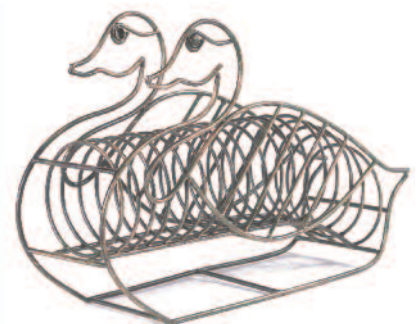

# Holiday Sleds & Accessories<sup>®</sup>

#29/1124/R  
S/3 Fancy Red Sleds  
(L) 20" x 14" x 12"  
(S) 13" x 10" x 10"  
\$42.00 s/3

#388/X  
Red Sled  
11" x 4" x 7" - \$3.75

#29/2188R  
S/2 Red Willow Sleds  
(L) 14.5" x 9 1/2" x 9"  
(S) 10" x 8" x 7.5"  
\$16.50 s/2

#29/2188G  
S/2 Gold Willow Sleds  
(L) 14.5" x 9 1/2" x 9"  
(S) 10" x 8" x 7.5"  
\$16.50 s/2

#2025  
Metal and Rattan Bike  
22" x 6.5" x 9.5" - \$17.00

#6027  
Antique Copper Metal Cart  
12.5" x 8.5" x 8" - \$17.00

#64/1-3  
S/3 Buri Doll Cradles  
(L) 18" x 12" x 15"  
(S) 12" x 9" x 11.5"  
\$18.75 s/3

#9034  
Metal Hanging Magazine Holder  
13" x 4.5" x 12" - \$10.50

#SMD-5026  
Grey Wire Swan CD Holder  
20" x 6" x 13" - \$16.50